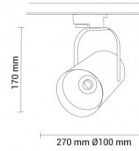

OPTONICA

Projecteur Intérieur LED sur Rail Corps Noir COB

Puissance

- 25W

Couleur de lumiere

Lumière blanche

Stamps

Technical Specification

Energy Efficiency Label	F
Beam angle	24°
Power Factor	0.5
Power LED	25W
On/Off Cycles	100 000x
Instant On	0.2s
Material	Aluminium
Operating Frequency	50-60 Hz
Temperature	-20°C / +40°C
Ra ≥	90
Life span	25 000 Hours
Color Code	860
LED Type	COB
Lumen maintenance at end of service life	70%
Size of product	170x270x100 mm
Size of package	315x165x35 mm
Size of Box	660x350x430 mm
Items per pack	1