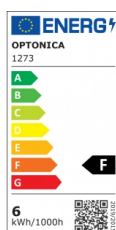

OPTONICA

Ampoule LED GU10 dimmable

Puissance

- 6W

Couleur de lumière

Lumière neutre

Stamps

Technical Specification

Reference catalogue	1273
Brand	Optonica
Product Code	SP6-A5
Socket	GU10
Power	6W
Energy Consumption	6 kWh/1000h
Input voltage	AC220-265V
Flux	480 lm
FLUX per watt	80lm/W
IP	20
Dimmable	Yes
Correlated Color Temperature	4500K
Light Color	Lumière neutre
Wattage Equivalent	50W
EAN Code	3800156612730
Energy Efficiency Label	F

Beam angle	50°
Power Factor	0.5
Power LED	6W
On/Off Cycles	25 000x
Instant On	0.2s
Material	Aluminium
Operating Frequency	50-60 Hz
Temperature	-20°C / +40°C
Ra ≥	80
Life span	25 000 Hours
Color Code	842
Lumen maintenance at end of service life	70%
Size of product	50x55 mm
Size of package	65x50x50 mm
Size of Box	280x280x290 mm
Items per pack	1
Items per box	100
Gross weight	0,052 kg