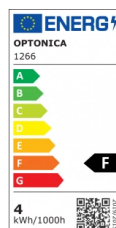

OPTONICA

Ampoule LED GU10 dimmable

Puissance

- 4W

Couleur de lumière

Lumière blanche

Stamps

Technical Specification

Reference catalogue	1266
Brand	Optonica
Product Code	SP4-A3
Socket	GU10
Power	4W
Energy Consumption	4 kWh/1000h
Input voltage	AC220-265V
Flux	320 lm
FLUX per watt	80lm/W
IP	20
Dimmable	Yes
Correlated Color Temperature	6000K
Light Color	Lumière blanche
Wattage Equivalent	35W
EAN Code	3800156612662
Energy Efficiency Label	F

Beam angle	50°
Power Factor	0.5
Power LED	4W
On/Off Cycles	25 000x
Instant On	0.2s
Material	Aluminium
Operating Frequency	50-60 Hz
Temperature	-20°C / +40°C
Ra ≥	80
Life span	25 000 Hours
Color Code	860
Lumen maintenance at end of service life	70%
Size of product	50x55 mm
Size of package	65x50x50 mm
Size of Box	280x280x290 mm
Items per pack	1
Items per box	100
Gross weight	0,054 kg