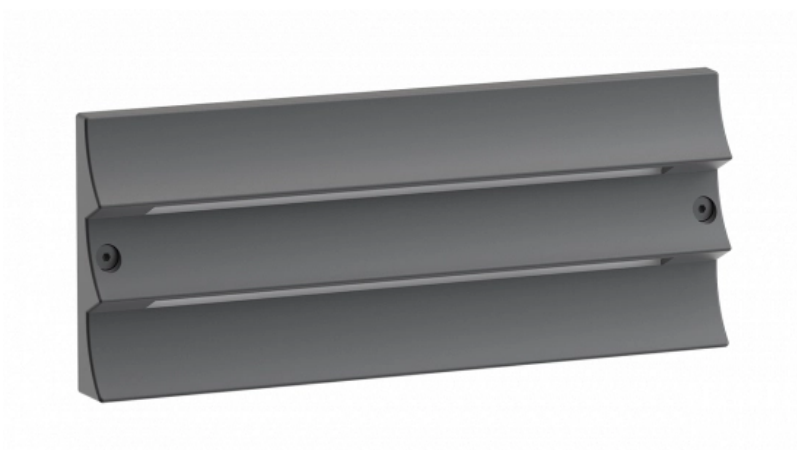

OPTONICA

Applique murale en aluminium avec verre transparent, douille E27 IP65

Stamps

Technical Specification

Reference catalogue	7536
Brand	Optonica
Product Code	WL1-A1
Socket	E27
Input voltage	AC220-240V
IP	54

EAN Code	3800156675360
On/Off Cycles	25 000x
Material	PC+ALU
Operating Frequency	50-60 Hz
Temperature	-20°C / +40°C
Life span	25 000 Hours
Size of product	220x90x94mm
Size of package	230x100x104mm
Items per pack	1
Items per box	8
Maximum Power	40W
Color Of The Shell	Grey
Warranty	2 Years