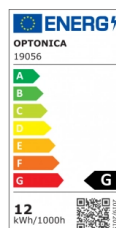

OPTONICA

LED Luce Interna 12W Bianca

Puissance

- 12W

Couleur de lumière

Lumière chaude

Stamps

Technical Specification

Reference catalogue	19056
Brand	Optonica
Product Code	PD12-A4
Power	12W
Energy Consumption	12 kWh/1000h
Input voltage	AC175-265V
Flux	960lm
FLUX per watt	80 lm/W
IP	20
Dimmable	No
Correlated Color Temperature	3000K
Light Color	Lumière chaude
EAN Code	3801057190563
Energy Efficiency Label	G
Beam angle	180°
On/Off Cycles	25 000x

Instant On	0.1s
Material	ALU+ACRYLIC
Operating Frequency	50-60 Hz
Temperature	-20°C / +40°C
Ra ≥	80
Life span	25 000 Hours
Lumen maintenance at end of service life	70%
Size of product	Φ210x380mm
Items per pack	1
Items per box	1
Color Of The Shell	White
Warranty	2 Years