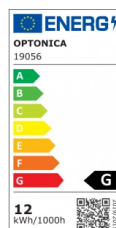

OPTONICA

LED Luce Interna 12W Bianca

Puissance

- 12W

Couleur de lumière

Lumière chaude

Stamps

Technical Specification

Reference catalogue	19056
Brand	Optonica
Product Code	PD12-A4
Power	12W
Energy Consumption	12 kWh/1000h
Input voltage	AC175-265V
Flux	960lm
FLUX per watt	80 lm/W
IP	20
Dimmable	No
Correlated Color Temperature	3000K
Light Color	Lumière chaude
EAN Code	3801057190563
Energy Efficiency Label	G
Beam angle	180°
On/Off Cycles	25 000x

Instant On	0.1s
Material	ALU+ACRYLIC
Operating Frequency	50-60 Hz
Temperature	-20°C / +40°C
Ra ≥	80
Life span	25 000 Hours
Lumen maintenance at end of service life	70%
Size of product	Φ200x380mm
Items per pack	1
Items per box	1
Color Of The Shell	White
Warranty	2 Years