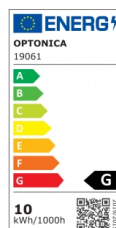

### Puissance

- 10W

# Technical Specification

<b>Reference catalogue</b>	19061
<b>Brand</b>	Optonica
<b>Product Code</b>	PD10-A4
<b>Power</b>	10W
<b>Energy Consumption</b>	10 kWh/1000h
<b>Input voltage</b>	AC175-265V
<b>Flux</b>	800 lm
<b>FLUX per watt</b>	80 lm/W
<b>IP</b>	20
<b>Dimmable</b>	No
<b>Correlated Color Temperature</b>	3000K
<b>Light Color</b>	Lumière chaude
<b>EAN Code</b>	3801057190617
<b>Energy Efficiency Label</b>	G
<b>Beam angle</b>	180°
<b>On/Off Cycles</b>	25 000x

<b>Instant On</b>	0.1s
<b>Material</b>	ALU+Iron
<b>Operating Frequency</b>	50-60 Hz
<b>Temperature</b>	-20°C / +40°C
<b>Ra ≥</b>	80
<b>Life span</b>	25 000 Hours
<b>Lumen maintenance at end of service life</b>	70%
<b>Size of product</b>	100x550mm
<b>Items per pack</b>	1
<b>Items per box</b>	10
<b>Color Of The Shell</b>	White
<b>Warranty</b>	2 Years