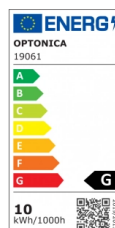

### Puissance

- 10W

# Technical Specification

<b>Reference catalogue</b>	19061
<b>Brand</b>	Optonica
<b>Product Code</b>	PD10-A4
<b>Power</b>	10W
<b>Energy Consumption</b>	10 kWh/1000h
<b>Input voltage</b>	AC175-265V
<b>Flux</b>	800 lm
<b>FLUX per watt</b>	80 lm/W
<b>IP</b>	20
<b>Dimmable</b>	No
<b>Correlated Color Temperature</b>	3000K
<b>Light Color</b>	Lumière chaude
<b>EAN Code</b>	3801057190617
<b>Energy Efficiency Label</b>	G
<b>Beam angle</b>	180°
<b>On/Off Cycles</b>	25 000x

<b>Instant On</b>	0.1s
<b>Material</b>	ALU+Iron
<b>Operating Frequency</b>	50-60 Hz
<b>Temperature</b>	-20°C / +40°C
<b>Ra ≥</b>	80
<b>Life span</b>	25 000 Hours
<b>Lumen maintenance at end of service life</b>	70%
<b>Size of product</b>	100x550mm
<b>Items per pack</b>	1
<b>Items per box</b>	10
<b>Color Of The Shell</b>	White
<b>Warranty</b>	2 Years