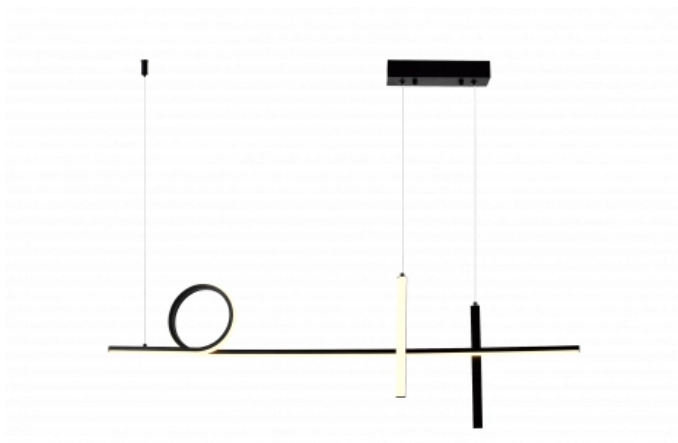

OPTONICA

LED Lampada A Sospensione 24W Nero/Bianco

Puissance

- 24W

Couleur de lumiere

Lumière chaude

Stamps

Technical Specification

Reference catalogue	19064
Brand	Optonica
Product Code	PD24-A4
Power	24W
Energy Consumption	24 kWh/1000h
Input voltage	AC175-265V
Flux	1920 lm
FLUX per watt	80 lm/W
IP	20
Dimmable	No
Correlated Color Temperature	3000K
Light Color	Lumière chaude
EAN Code	3801057190648
Energy Efficiency Label	G

Beam angle	180°
On/Off Cycles	25 000x
Instant On	0.1s
Material	ALU+Silica gel
Operating Frequency	50-60 Hz
Temperature	-20°C / +40°C
Ra ≥	80
Life span	25 000 Hours
Lumen maintenance at end of service life	70%
Size of product	1000mm
Items per pack	1
Items per box	1
Color Of The Shell	Black/White
Warranty	2 Years