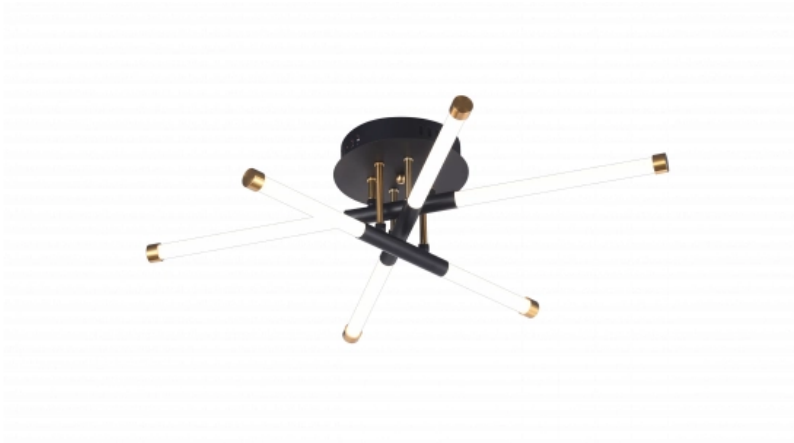

OPTONICA

LED Lampada Da Soffitto 15W Rame

Puissance

- 15W

Couleur de lumière

Lumière chaude

Stamps

Technical Specification

Reference catalogue	19070
Brand	Optonica
Product Code	PD15-A4
Power	15W
Energy Consumption	15 kWh/1000h
Input voltage	AC175-265V
Flux	1200 lm
FLUX per watt	80 lm/W
IP	20
Dimmable	No
Correlated Color Temperature	3000K
Light Color	Lumière chaude
EAN Code	3801057190709
Energy Efficiency Label	G
Beam angle	180°
On/Off Cycles	25 000x

Instant On	0.1s
Material	ALU+ACRYLIC
Operating Frequency	50-60 Hz
Temperature	-20°C / +40°C
Ra ≥	80
Life span	25 000 Hours
Lumen maintenance at end of service life	70%
Size of product	Φ700mm
Items per pack	1
Items per box	1
Color Of The Shell	COPPER
Warranty	2 Years