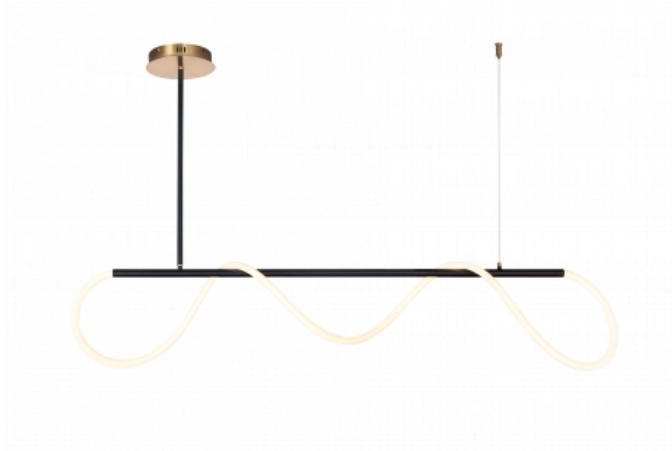

OPTONICA

LED Lampada Da Soffitto 36W Nera

Puissance

- 36W

Couleur de lumière

Lumière chaude

Stamps

Technical Specification

Reference catalogue	19071
Brand	Optonica
Product Code	PD36-A4
Power	36W
Energy Consumption	36 kWh/1000h
Input voltage	AC175-265V
Flux	2880lm
FLUX per watt	80lm/W
IP	20
Dimmable	No
Correlated Color Temperature	3000K
Light Color	Lumière chaude
EAN Code	3801057190716
Energy Efficiency Label	G
Beam angle	180°
On/Off Cycles	25 000x

Instant On	0.1s
Material	ALU+ACRYLIC
Operating Frequency	50-60 Hz
Life span	25 000 Hours
Lumen maintenance at end of service life	70%
Size of product	1000x900mm
Items per box	1
Color Of The Shell	Black
Warranty	2 Years