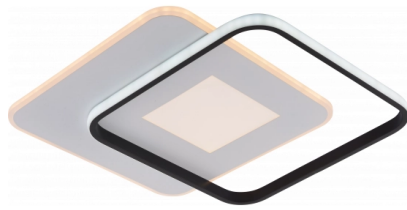

OPTONICA

**LED Lampe De
Plafond CCT 60W
Blanche+Noire
Dimmable +
Télécommande**

Puissance

- 60W

Couleur de lumiere

CCT

Stamps

Technical Specification

Beam angle	180°
On/Off Cycles	25 000x
Instant On	0.1s
Material	Iron + ALU + PS
Operating Frequency	50-60 Hz
Temperature	-20°C / +40°C
Ra ≥	80
Life span	25 000 Hours
Lumen maintenance at end of service life	70%
Size of product	450x450x45 mm
Items per pack	1
Items per box	5
Color Of The Shell	White + Black
Remote Control	Yes
Gross weight	2,500 kg
Net weight	1,800 kg
Warranty	2 Years