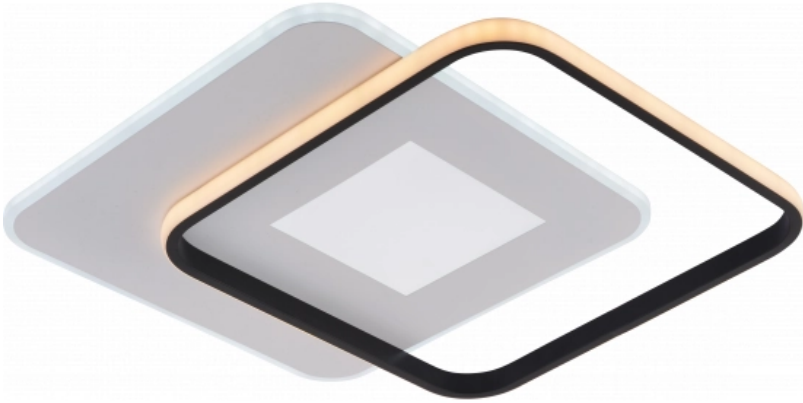

OPTONICA

**LED Lampe De
Plafond CCT 60W
Blanche+Noire
Dimmable +
Télécommande**

Puissance

- 60W

Couleur de lumiere

CCT

Stamps

Technical Specification

Reference catalogue	19010
Brand	Optonica
Product Code	PD60-A3
Power	60W
Energy Consumption	60 kWh/1000h
Input voltage	AC220-240V
Flux	4800 lm
FLUX per watt	80 lm/W
IP	20
Dimmable	Yes
Correlated Color Temperature	3000K-6000K
Light Color	CCT
EAN Code	3801057190105
Energy Efficiency Label	G

Beam angle	180°
On/Off Cycles	25 000x
Instant On	0.1s
Material	Iron + ALU + PS
Operating Frequency	50-60 Hz
Temperature	-20°C / +40°C
Ra ≥	80
Life span	25 000 Hours
Lumen maintenance at end of service life	70%
Size of product	450x450x45 mm
Items per pack	1
Items per box	5
Color Of The Shell	White + Black
Remote Control	Yes
Gross weight	2,500 kg
Net weight	1,800 kg
Warranty	2 Years