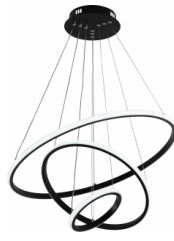

OPTONICA

LED Lampe Suspendue CCT 78W Noire Dimmable + T el ecommande

Puissance

- 78W

Couleur de lumiere

CCT

Stamps

Technical Specification

Beam angle	180°
On/Off Cycles	25 000x
Instant On	0.1s
Material	Iron + Silicone
Operating Frequency	50-60 Hz
Temperature	-20°C / +40°C
Ra ≥	80
Life span	25 000 Hours
Lumen maintenance at end of service life	70%
Size of product	Ø200,Ø400,Ø600x1000 mm
Items per pack	1
Items per box	5
Color Of The Shell	Black
Remote Control	Yes
Gross weight	3,470 kg
Net weight	2,250 kg
Warranty	2 Years