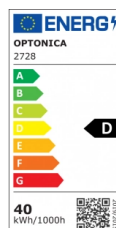

OPTONICA

Panneau LED 60x60 120lm/W UGR<19

Puissance

- 40W

Couleur de lumière

Lumière chaude

Stamps

Technical Specification

Reference catalogue	2728
Brand	Optonica
Product Code	DL40-A1
Power	40W
Energy Consumption	40 kWh/1000h
Input voltage	AC175-265V
Flux	4800 lm
FLUX per watt	120lm/W
IP	20
Dimmable	No
Correlated Color Temperature	2800K
Light Color	Lumière chaude
Wattage Equivalent	320W
EAN Code	3800156627284
Energy Efficiency Label	D
Beam angle	120°

Power Factor	0.9
On/Off Cycles	25 000x
Instant On	0.2s
Material	Aluminium
Operating Frequency	50-60 Hz
Temperature	-20°C / +40°C
Ra ≥	80
Life span	25 000 Hours
Color Code	828
UGR	<19
Lumen maintenance at end of service life	70%
Size of product	595x595x9 mm
Size of package	610x620x30 mm
Size of Box	635x205x640 mm
Items per pack	1
Items per box	6
Gross weight	2,350 kg
Net weight	1,933 kg