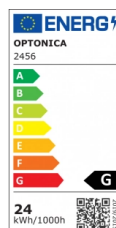

OPTONICA

Module encastré carré LED

Puissance

- 24W

Couleur de lumière

Lumière chaude

Stamps