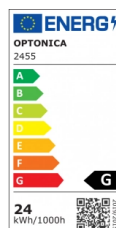

OPTONICA

Module encastré carré LED

Puissance

- 24W

Couleur de lumière

Lumière neutre

Stamps

Technical Specification

Reference catalogue	2455
Brand	Optonica
Product Code	DL24-A4
Power	24W
Energy Consumption	24 kWh/1000h
Input voltage	AC 85-260V
Flux	1700 lm
FLUX per watt	70lm/W
IP	20
Dimmable	No
Correlated Color Temperature	4500K
Light Color	Lumière neutre
Wattage Equivalent	192W
EAN Code	3800156624559
Energy Efficiency Label	G
Beam angle	120°

Hole Size	285 x 285 mm
Power Factor	0.5
On/Off Cycles	25 000x
Instant On	0.2s
Material	Aluminium
Operating Frequency	50-60 Hz
Temperature	-20°C / +40°C
Ra ≥	80
Life span	25 000 Hours
Color Code	845
Lumen maintenance at end of service life	70%
Size of product	300 x 300 x 26 mm
Size of package	370x320x36 mm
Size of Box	380x325x365 mm
Items per pack	1
Items per box	10
Gross weight	0,763 kg
Net weight	0,635 kg