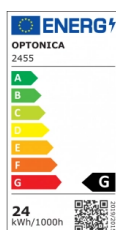

OPTONICA

Module encastré carré LED

Puissance

- 24W

Couleur de lumière

Lumière neutre

Stamps

Technical Specification

Reference catalogue	2455
Brand	Optonica
Product Code	DL24-A4
Power	24W
Energy Consumption	24 kWh/1000h
Input voltage	AC 85-260V
Flux	1700 lm
FLUX per watt	70lm/W
IP	20
Dimmable	No
Correlated Color Temperature	4500K
Light Color	Lumière neutre
Wattage Equivalent	192W
EAN Code	3800156624559
Energy Efficiency Label	G
Beam angle	120°

Hole Size	285 x 285 mm
Power Factor	0.5
On/Off Cycles	25 000x
Instant On	0.2s
Material	Aluminium
Operating Frequency	50-60 Hz
Temperature	-20°C / +40°C
Ra ≥	80
Life span	25 000 Hours
Color Code	845
Lumen maintenance at end of service life	70%
Size of product	300 x 300 x 26 mm
Size of package	370x320x36 mm
Size of Box	380x325x365 mm
Items per pack	1
Items per box	10
Gross weight	0,763 kg
Net weight	0,635 kg