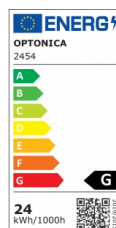

OPTONICA

Module encastré carré LED

Puissance

- 24W

Couleur de lumière

Lumière blanche

Stamps

Technical Specification

Reference catalogue	2454
Brand	Optonica
Product Code	DL24-A4
Power	24W
Energy Consumption	24 kWh/1000h
Input voltage	AC85-265V
Flux	1680 lm
FLUX per watt	70lm/W
IP	20
Dimmable	No
Correlated Color Temperature	6000K
Light Color	Lumière blanche
Wattage Equivalent	192W
EAN Code	3800156624542
Energy Efficiency Label	G
Beam angle	120°

Hole Size	282x282 mm
Power Factor	0.5
On/Off Cycles	25 000x
Instant On	0.2s
Material	Aluminium
Operating Frequency	50-60 Hz
Temperature	-20°C / +40°C
Ra ≥	80
Life span	25 000 Hours
Color Code	860
Lumen maintenance at end of service life	70%
Size of product	293x293x25 mm
Size of package	310x345x35 mm
Size of Box	380x325x365 mm
Items per pack	1
Items per box	10
Gross weight	0,763 kg
Net weight	0,635 kg