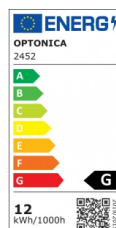

OPTONICA

Module encastré carré LED

Puissance

- 12W

Couleur de lumière

Lumière chaude

Stamps

Technical Specification

Reference catalogue	2452
Brand	Optonica
Product Code	DL12-A4
Power	12W
Energy Consumption	12 kWh/1000h
Input voltage	AC180-260V
Flux	840 lm
FLUX per watt	70lm/W
IP	20
Dimmable	No
Correlated Color Temperature	2700K
Light Color	Lumière chaude
Wattage Equivalent	96W
EAN Code	3800156624528
Energy Efficiency Label	G
Beam angle	120°

Hole Size	155x155 mm
Power Factor	0.5
On/Off Cycles	25 000x
Instant On	0.2s
Material	Aluminium
Operating Frequency	50-60 Hz
Temperature	-20°C / +40°C
Ra ≥	80
Life span	25 000 Hours
Color Code	827
Lumen maintenance at end of service life	70%
Size of product	166x166x19 mm
Size of package	180x210x35 mm
Size of Box	550x370x225 mm
Items per pack	1
Items per box	30
Gross weight	0,267 kg
Net weight	0,217 kg