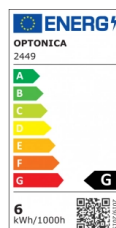

OPTONICA

Module encastré carré LED

Puissance

- 6W

Couleur de lumière

Lumière chaude

Stamps

Technical Specification

Reference catalogue	2449
Brand	Optonica
Product Code	DL6-A4
Power	6W
Energy Consumption	6 kWh/1000h
Input voltage	AC180-260V
Flux	360 lm
FLUX per watt	60lm/W
IP	20
Dimmable	No
Correlated Color Temperature	2800K
Light Color	Lumière chaude
Wattage Equivalent	48W
EAN Code	3800156624498
Energy Efficiency Label	G
Beam angle	120°

Hole Size	110x110 mm
Power Factor	0.5
On/Off Cycles	25 000x
Instant On	0.2s
Material	Aluminium
Operating Frequency	50-60 Hz
Temperature	-20°C / +40°C
Ra ≥	80
Life span	25 000 Hours
Color Code	827
Lumen maintenance at end of service life	70%
Size of product	120x120x22 mm
Size of package	135x160x35 mm
Size of Box	370x280x335 mm
Items per pack	1
Items per box	40
Gross weight	0,158 kg
Net weight	0,126 kg