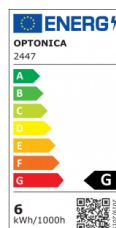

OPTONICA

Module encastré carré LED

Puissance

- 6W

Couleur de lumière

Lumière blanche

Stamps

Technical Specification

Reference catalogue	2447
Brand	Optonica
Product Code	DL6-A4
Power	6W
Energy Consumption	6 kWh/1000h
Input voltage	AC180-260V
Flux	360 lm
FLUX per watt	60lm/W
IP	20
Dimmable	No
Correlated Color Temperature	6000K
Light Color	Lumière blanche
Wattage Equivalent	48W
EAN Code	3800156624474
Energy Efficiency Label	G
Beam angle	120°

Hole Size	110x110 mm
Power Factor	0.5
On/Off Cycles	25 000x
Instant On	0.2s
Material	Aluminium
Operating Frequency	50-60 Hz
Temperature	-20°C / +40°C
Ra ≥	80
Life span	25 000 Hours
Color Code	860
Lumen maintenance at end of service life	70%
Size of product	120x120x22 mm
Size of package	135x160x35 mm
Size of Box	370x280x335 mm
Items per pack	1
Items per box	40
Gross weight	0,158 kg
Net weight	0,126 kg