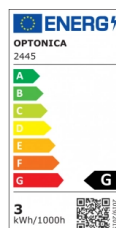

OPTONICA

Module encastré carré LED

Puissance

- 3W

Couleur de lumière

Lumière neutre

Stamps

Technical Specification

Reference catalogue	2445
Brand	Optonica
Product Code	DL3-A4
Power	3W
Energy Consumption	3 kWh/1000h
Input voltage	AC180-260V
Flux	150 lm
FLUX per watt	50lm/W
IP	20
Dimmable	No
Correlated Color Temperature	4500K
Light Color	Lumière neutre
Wattage Equivalent	24W
EAN Code	3800156624450
Energy Efficiency Label	G
Beam angle	120°

Hole Size	75x75 mm
Power Factor	0.5
On/Off Cycles	25 000x
Instant On	0.2s
Material	Aluminium
Operating Frequency	50-60 Hz
Temperature	-20°C / +40°C
Ra ≥	80
Life span	25 000 Hours
Color Code	845
Lumen maintenance at end of service life	70%
Size of product	85x85x19 mm
Size of package	95x135x35 mm
Size of Box	370x200x285 mm
Items per pack	1
Items per box	40
Gross weight	0,104 kg
Net weight	0,083 kg