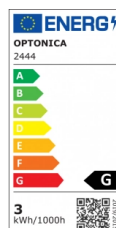

OPTONICA

Module encastré carré LED

Puissance

- 3W

Couleur de lumière

Lumière blanche

Stamps

Technical Specification

Reference catalogue	2444
Brand	Optonica
Product Code	DL3-A4
Power	3W
Energy Consumption	3 kWh/1000h
Input voltage	AC180-260V
Flux	150 lm
FLUX per watt	50lm/W
IP	20
Dimmable	No
Correlated Color Temperature	6000K
Light Color	Lumière blanche
Wattage Equivalent	24W
EAN Code	3800156624443
Energy Efficiency Label	G
Beam angle	120°

Hole Size	75x75 mm
Power Factor	0.5
On/Off Cycles	25 000x
Instant On	0.2s
Material	Aluminium
Operating Frequency	50-60 Hz
Temperature	-20°C / +40°C
Ra ≥	80
Life span	25 000 Hours
Color Code	860
Lumen maintenance at end of service life	70%
Size of product	85x85x19 mm
Size of package	95x135x35 mm
Size of Box	370x200x285 mm
Items per pack	1
Items per box	40
Gross weight	0,104 kg
Net weight	0,083 kg