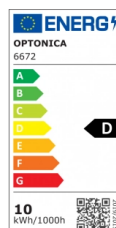

OPTONICA

Montage de réglette LED IP20

Puissance

- 10W

Couleur de lumière

Lumière neutre

Stamps

Technical Specification

Reference catalogue	6672
Brand	Optonica
Product Code	OT10-A2
Power	10W
Energy Consumption	10 kWh/1000h
Input voltage	AC220-240V
Flux	1150 lm
FLUX per watt	115 lm/W
IP	20
Dimmable	No
Correlated Color Temperature	4000K
Light Color	Lumière neutre
EAN Code	3800156666726
Energy Efficiency Label	D
Beam angle	120°
Power Factor	0.5

On/Off Cycles	25 000x
Instant On	100% - 0.1s
Material	ALU+PC
Operating Frequency	50-60 Hz
Temperature	-20°C / +40°C
Ra ≥	80
Life span	25 000 Hours
Color Code	840
Lumen maintenance at end of service life	70%
Size of product	300x70x20 mm
Size of package	300x70x20 mm
Items per pack	1
Items per box	40
Gross weight	0,120 kg
Net weight	0,097 kg
Warranty	2 Years