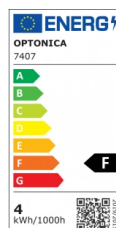

OPTONICA

Applique Murale LED - Noir

Puissance

- 4W

Couleur de lumière

Lumière chaude

Stamps

Technical Specification

Reference catalogue	7407
Brand	Optonica
Product Code	WL4-A6
Power	4W
Energy Consumption	4 kWh/1000h
Input voltage	AC220-240V
Flux	340 lm
FLUX per watt	85m/W
IP	65
Dimmable	No
Correlated Color Temperature	3000K
Light Color	Lumière chaude
EAN Code	3800156674073
Energy Efficiency Label	F
Beam angle	48°
On/Off Cycles	25 000x

Instant On	0.1s
Operating Frequency	50-60 Hz
Temperature	-20°C / +40°C
Ra ≥	80
Life span	25 000 Hours
Body Color	Black
Lumen maintenance at end of service life	70%
Size of product	106x80x38 mm
Size of package	80x50x105 mm
Size of Box	425x275x225 mm
Items per pack	1
Items per box	50
Material	Aluminium
Gross weight	0,230 kg
Net weight	0,206 kg
Warranty	2 Years