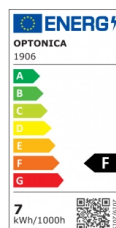

OPTONICA

Ampoule LED GU10 110°

Puissance

- 6.5W

Couleur de lumière

Lumière chaude

Stamps

Technical Specification

Reference catalogue	1906
Brand	Optonica
Product Code	SP7-A3
Socket	GU10
Power	6.5W
Energy Consumption	6.5 kWh/1000h
Input voltage	AC175-265V
Flux	550 lm
FLUX per watt	71lm/W
IP	20
Dimmable	No
Correlated Color Temperature	2700K
Light Color	Lumière chaude
EAN Code	3800156619067
Energy Efficiency Label	F
Beam angle	110°

Power Factor	0.5
On/Off Cycles	25 000x
Instant On	0.2s
Material	ALU+PC
Operating Frequency	50-60 Hz
Temperature	-20°C / +40°C
Ra ≥	80
Life span	25 000 Hours
Lumen maintenance at end of service life	70%
Size of product	57x50 mm
Size of package	60x50x50 mm
Size of Box	530x275x145 mm
Items per pack	1
Items per box	100
Gross weight	0,026 kg
Net weight	0,017 kg
Warranty	2 Years