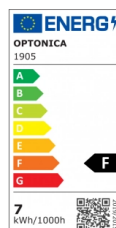

OPTONICA

Ampoule LED GU10 110°

Puissance

- 6.5W

Couleur de lumière

Lumière neutre

Stamps

Technical Specification

Reference catalogue	1905
Brand	Optonica
Product Code	SP7-A3
Socket	GU10
Power	6.5W
Energy Consumption	6.5 kWh/1000h
Input voltage	AC175-265V
Flux	550 lm
FLUX per watt	71lm/W
IP	20
Dimmable	No
Correlated Color Temperature	4500K
Light Color	Lumière neutre
EAN Code	3800156619050
Energy Efficiency Label	F
Beam angle	110°

Power Factor	0.5
On/Off Cycles	25 000x
Instant On	0.2s
Material	ALU+PC
Operating Frequency	50-60 Hz
Temperature	-20°C / +40°C
Ra ≥	80
Life span	25 000 Hours
Lumen maintenance at end of service life	70%
Size of product	57x50 mm
Size of package	60x50x50 mm
Size of Box	530x275x145 mm
Items per pack	1
Items per box	100
Gross weight	0,026 kg
Net weight	0,017 kg
Warranty	2 Years