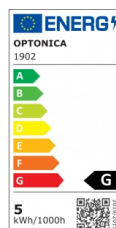

OPTONICA

Ampoule LED GU10 110°

Puissance

- 4.5 W

Couleur de lumière

Lumière neutre

Stamps

Technical Specification

Reference catalogue	1902
Brand	Optonica
Product Code	SP5-A3
Socket	GU10
Power	4.5 W
Energy Consumption	4.5 kWh/1000h
Input voltage	AC175-265V
Flux	320 lm
FLUX per watt	71lm/W
IP	20
Dimmable	No
Correlated Color Temperature	6000K
Light Color	Lumière neutre
EAN Code	3800156619029
Energy Efficiency Label	G
Beam angle	110°

Power Factor	0.5
On/Off Cycles	25 000x
Instant On	0.2s
Material	ALU+PC
Operating Frequency	50-60 Hz
Temperature	-20°C / +40°C
Ra ≥	80
Life span	25 000 Hours
Lumen maintenance at end of service life	70%
Size of product	57x50 mm
Size of package	60x50x50 mm
Size of Box	530x275x145 mm
Items per pack	1
Items per box	100
Gross weight	0,026 kg
Net weight	0,017 kg
Warranty	2 Years