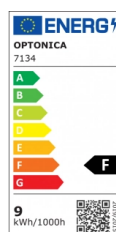

OPTONICA

LED Wall Washer

Puissance

- 9W

Couleur de lumière

Lumière blanche

Stamps