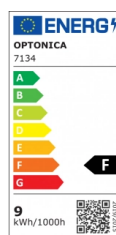

OPTONICA

LED Wall Washer

Puissance

- 9W

Couleur de lumière

Lumière blanche

Stamps

Technical Specification

Reference catalogue	7134
Brand	Optonica
Product Code	WW9-A1
Power	9W
Energy Consumption	9 kWh/1000h
Input voltage	AC220-240V
Flux	700 lm
FLUX per watt	78lm/W
IP	65
Dimmable	No
Correlated Color Temperature	6000K
Light Color	Lumière blanche
EAN Code	3800156671348
Energy Efficiency Label	F
Beam angle	30°
Power Factor	0.5

Power LED	9W
On/Off Cycles	25 000x
Instant On	0.1s
Material	Aluminium
Operating Frequency	50-60 Hz
Temperature	-20°C / +40°C
Ra ≥	80
Life span	25 000 Hours
Color Code	860
Lumen maintenance at end of service life	70%
Size of product	500x30x25 mm
Size of package	505x63x43 mm
Items per pack	1
Items per box	20
Gross weight	0,450 kg
Net weight	0,395 kg
Warranty	2 Years