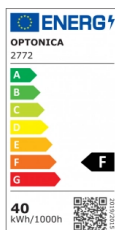

OPTONICA

Panneau LED Rétroéclairé 6060 40W

Puissance

- 40W

Couleur de lumiere

Lumière blanche

Stamps

Technical Specification

Reference catalogue	2772
Brand	Optonica
Product Code	DL40-A3
Power	40W
Energy Consumption	40 kWh/1000h
Input voltage	AC220-240V
Flux	3400 lm
FLUX per watt	85m/W
IP	20
Correlated Color Temperature	6000K
Light Color	Lumière blanche
EAN Code	3800156627727
Energy Efficiency Label	F
Beam angle	120°

On/Off Cycles	100 000x
Instant On	0.1s
Material	PC+Glass
Temperature	-20°C / +40°C
Ra ≥	80
Life span	25 000 Hours
Lumen maintenance at end of service life	70%
Size of product	595x595x34 mm
Frequency	50/60Hz
Gross weight	1,200 kg
Net weight	1,180 kg
Warranty	2 Years