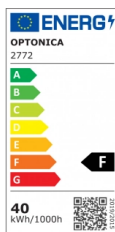

OPTONICA

Panneau LED Rétroéclairé 6060 40W

Puissance

- 40W

Couleur de lumiere

Lumière blanche

Stamps

Technical Specification

Reference catalogue	2772
Brand	Optonica
Product Code	DL40-A3
Power	40W
Energy Consumption	40 kWh/1000h
Input voltage	AC220-240V
Flux	3400 lm
FLUX per watt	85lm/W
IP	20
Correlated Color Temperature	6000K
Light Color	Lumière blanche
EAN Code	3800156627727
Energy Efficiency Label	F
Beam angle	120°

On/Off Cycles	100 000x
Instant On	0.1s
Material	PC+Glass
Temperature	-20°C / +40°C
Ra ≥	80
Life span	25 000 Hours
Lumen maintenance at end of service life	70%
Size of product	595x595x34 mm
Frequency	50/60Hz
Gross weight	1,200 kg
Net weight	1,180 kg
Warranty	2 Years