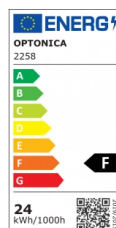

OPTONICA

Panneau carré à surface LED

Puissance

- 24W

Couleur de lumière

Lumière chaude

Stamps

Technical Specification

Reference catalogue	2258
Brand	Optonica
Product Code	DL24-A1
Power	24W
Energy Consumption	24 kWh/1000h
Input voltage	AC180-260V
Flux	1920 lm
FLUX per watt	80lm/W
IP	20
Dimmable	No
Correlated Color Temperature	2800K
Light Color	Lumière chaude
Wattage Equivalent	192W
EAN Code	3800156622586
Energy Efficiency Label	F
Beam angle	120°

Power Factor	0.5
On/Off Cycles	25 000x
Instant On	0.2s
Material	Aluminium
Operating Frequency	50-60 Hz
Temperature	-20°C / +40°C
Ra ≥	80
Life span	25 000 Hours
Color Code	828
Lumen maintenance at end of service life	70%
Size of product	300x300x39 mm
Size of package	310x305x45 mm
Items per pack	1
Items per box	10
Gross weight	0,860 kg
Net weight	0,745 kg
Warranty	2 Years