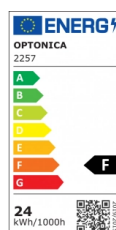

OPTONICA

Panneau carré à surface LED

Puissance

- 24W

Couleur de lumière

Lumière neutre

Stamps

Technical Specification

Reference catalogue	2257
Brand	Optonica
Product Code	DL24-A1
Power	24W
Energy Consumption	24 kWh/1000h
Input voltage	AC180-260V
Flux	1920 lm
FLUX per watt	80lm/W
IP	20
Dimmable	No
Correlated Color Temperature	4500K
Light Color	Lumière neutre
Wattage Equivalent	192W
EAN Code	3800156622579
Energy Efficiency Label	F
Beam angle	120°

Power Factor	0.5
On/Off Cycles	25 000x
Instant On	0.2s
Material	Aluminium
Operating Frequency	50-60 Hz
Temperature	-20°C / +40°C
Ra ≥	80
Life span	25 000 Hours
Color Code	845
Lumen maintenance at end of service life	70%
Size of product	300x300x39 mm
Size of package	310x305x45 mm
Items per pack	1
Items per box	10
Gross weight	0,860 kg
Net weight	0,745 kg
Warranty	2 Years