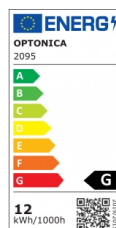

OPTONICA

Applique Murale LED 12W

Puissance

- 12W

Couleur de lumière

Lumière chaude

Stamps

Technical Specification

Reference catalogue	2095
Brand	Optonica
Power	12W
Energy Consumption	12 kWh/1000h
Input voltage	AC220-240V
Flux	600 lm
IP	20
Dimmable	No
Correlated Color Temperature	3000K
Light Color	Lumière chaude
EAN Code	3800156620957
Energy Efficiency Label	G
Beam angle	160°
On/Off Cycles	25 000x
Instant On	0.1s
Material	Aluminium

Temperature	-20°C / +40°C
Life span	25 000 Hours
Color Code	830
Body Color	White
Lumen maintenance at end of service life	70%
Size of product	316x90x30 mm
Gross weight	0,595 kg
Net weight	0,548 kg
Warranty	2 Years