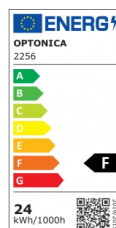

OPTONICA

Panneau carré à surface LED

Puissance

- 24W

Couleur de lumière

Lumière blanche

Stamps

Technical Specification

Reference catalogue	2256
Brand	Optonica
Product Code	DL24-A1
Power	24W
Energy Consumption	24 kWh/1000h
Input voltage	AC180-260V
Flux	1920 lm
FLUX per watt	80lm/W
IP	20
Dimmable	No
Correlated Color Temperature	6000K
Light Color	Lumière blanche
Wattage Equivalent	192W
EAN Code	3800156622562
Energy Efficiency Label	F
Beam angle	120°

Power Factor	0.5
On/Off Cycles	25 000x
Instant On	0.2s
Material	Aluminium
Operating Frequency	50-60 Hz
Temperature	-20°C / +40°C
Ra ≥	80
Life span	25 000 Hours
Color Code	860
Lumen maintenance at end of service life	70%
Size of product	300x300x39 mm
Size of package	310x305x45 mm
Items per pack	1
Items per box	10
Gross weight	0,860 kg
Net weight	0,745 kg
Warranty	2 Years