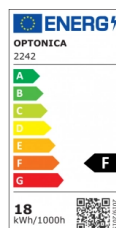

OPTONICA

Panneau carré à surface LED

Puissance

- 18W

Couleur de lumière

Lumière chaude

Stamps

Technical Specification

Reference catalogue	2242
Brand	Optonica
Product Code	DL18-A1
Power	18W
Energy Consumption	18 kWh/1000h
Input voltage	AC180-260V
Flux	1440lm
FLUX per watt	80lm/W
IP	20
Dimmable	No
Correlated Color Temperature	2800K
Light Color	Lumière chaude
Wattage Equivalent	145W
EAN Code	3800156622425
Energy Efficiency Label	F
Beam angle	120°

Power Factor	0.5
On/Off Cycles	25 000x
Instant On	0.2s
Material	Aluminium
Operating Frequency	50-60 Hz
Temperature	-20°C / +40°C
Ra ≥	80
Life span	25 000 Hours
Color Code	828
Lumen maintenance at end of service life	70%
Size of product	220x220x38 mm
Size of package	230x225x40 mm
Items per pack	1
Items per box	20
Gross weight	0,510 kg
Net weight	0,437 kg
Warranty	2 Years