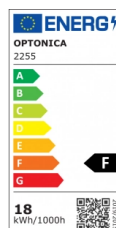

OPTONICA

Panneau carré à surface LED

Puissance

- 18W

Couleur de lumière

Lumière neutre

Stamps

Technical Specification

Reference catalogue	2255
Brand	Optonica
Product Code	DL18-A1
Power	18W
Energy Consumption	18 kWh/1000h
Input voltage	AC 85-260V
Flux	1440lm
FLUX per watt	80lm/W
IP	20
Dimmable	No
Correlated Color Temperature	4500K
Light Color	Lumière neutre
Wattage Equivalent	145W
EAN Code	3800156622555
Energy Efficiency Label	F
Beam angle	120°

Power Factor	0.5
On/Off Cycles	25 000x
Instant On	0.2s
Material	Aluminium
Operating Frequency	50-60 Hz
Temperature	-20°C / +40°C
Ra ≥	80
Life span	25 000 Hours
Color Code	845
Lumen maintenance at end of service life	70%
Size of product	220 x 220 x 35 mm
Size of package	230x225x40 mm
Items per pack	1
Items per box	20
Gross weight	0,480 kg
Net weight	0,430 kg
Warranty	2 Years