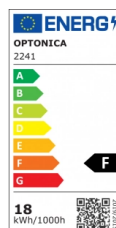

OPTONICA

Panneau carré à surface LED

Puissance

- 18W

Couleur de lumière

Lumière blanche

Stamps

Technical Specification

Reference catalogue	2241
Brand	Optonica
Product Code	DL18-A1
Power	18W
Energy Consumption	18 kWh/1000h
Input voltage	AC85-265V
Flux	1440lm
FLUX per watt	80lm/W
IP	20
Dimmable	No
Correlated Color Temperature	6000K
Light Color	Lumière blanche
Wattage Equivalent	145W
EAN Code	3800156622418
Energy Efficiency Label	F
Beam angle	120°

Power Factor	0.5
On/Off Cycles	25 000x
Instant On	0.2s
Material	Aluminium
Operating Frequency	50-60 Hz
Temperature	-20°C / +40°C
Ra ≥	80
Life span	25 000 Hours
Color Code	860
Lumen maintenance at end of service life	70%
Size of product	220x220x38 mm
Size of package	230x225x40 mm
Items per pack	1
Items per box	20
Gross weight	0,510 kg
Net weight	0,437 kg
Warranty	2 Years