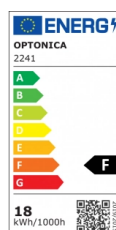

OPTONICA

Panneau carré à surface LED

Puissance

- 18W

Couleur de lumière

Lumière blanche

Stamps

Technical Specification

Reference catalogue	2241
Brand	Optonica
Product Code	DL18-A1
Power	18W
Energy Consumption	18 kWh/1000h
Input voltage	AC85-265V
Flux	1440lm
FLUX per watt	80lm/W
IP	20
Dimmable	No
Correlated Color Temperature	6000K
Light Color	Lumière blanche
Wattage Equivalent	145W
EAN Code	3800156622418
Energy Efficiency Label	F
Beam angle	120°

Power Factor	0.5
On/Off Cycles	25 000x
Instant On	0.2s
Material	Aluminium
Operating Frequency	50-60 Hz
Temperature	-20°C / +40°C
Ra ≥	80
Life span	25 000 Hours
Color Code	860
Lumen maintenance at end of service life	70%
Size of product	220x220x38 mm
Size of package	230x225x40 mm
Items per pack	1
Items per box	20
Gross weight	0,510 kg
Net weight	0,437 kg
Warranty	2 Years