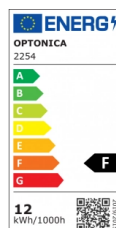

OPTONICA

Panneau carré à surface LED

Puissance

- 12W

Couleur de lumière

Lumière chaude

Stamps

Technical Specification

Reference catalogue	2254
Brand	Optonica
Product Code	DL12-A1
Power	12W
Energy Consumption	12 kWh/1000h
Input voltage	AC180-260V
Flux	960lm
FLUX per watt	80lm/W
IP	20
Dimmable	No
Correlated Color Temperature	2800K
Light Color	Lumière chaude
Wattage Equivalent	96W
EAN Code	3800156622548
Energy Efficiency Label	F
Beam angle	120°

Power Factor	0.5
On/Off Cycles	25 000x
Instant On	0.2s
Material	Aluminium
Operating Frequency	50-60 Hz
Temperature	-20°C / +40°C
Ra ≥	80
Life span	25 000 Hours
Color Code	828
Lumen maintenance at end of service life	70%
Size of product	167x167x38 mm
Size of package	180x175x40 mm
Items per pack	1
Items per box	30
Gross weight	0,340 kg
Net weight	0,299 kg
Warranty	2 Years