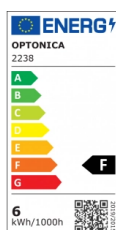

OPTONICA

Panneau carré à surface LED

Puissance

- 6W

Couleur de lumière

Lumière chaude

Stamps

Technical Specification

Reference catalogue	2238
Brand	Optonica
Product Code	DL6-A1
Power	6W
Energy Consumption	6 kWh/1000h
Input voltage	AC180-260V
Flux	480 lm
FLUX per watt	80lm/W
IP	20
Dimmable	No
Correlated Color Temperature	2800K
Light Color	Lumière chaude
Wattage Equivalent	56W
EAN Code	3800156622388
Energy Efficiency Label	F
Beam angle	120°

Power Factor	0.5
On/Off Cycles	100 000x
Instant On	0.2s
Material	Aluminium
Operating Frequency	50-60 Hz
Temperature	-20°C / +40°C
Ra ≥	80
Life span	25 000 Hours
Color Code	828
Lumen maintenance at end of service life	70%
Size of product	120x120x38 mm
Size of package	130x125x40 mm
Size of Box	460x270x275 mm
Items per pack	1
Items per box	40
Gross weight	0,240 kg
Net weight	0,210 kg
Warranty	2 Years