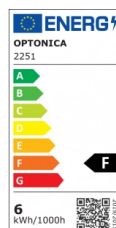

OPTONICA

Panneau carré à surface LED

Puissance

- 6W

Couleur de lumière

Lumière neutre

Stamps

Technical Specification

Reference catalogue	2251
Brand	Optonica
Product Code	DL6-A1
Power	6W
Energy Consumption	6 kWh/1000h
Input voltage	AC180-260V
Flux	480 lm
FLUX per watt	80lm/W
IP	20
Dimmable	No
Correlated Color Temperature	4500K
Light Color	Lumière neutre
Wattage Equivalent	56W
EAN Code	3800156622517
Energy Efficiency Label	F
Beam angle	120°

Power Factor	0.5
On/Off Cycles	25 000x
Instant On	0.2s
Material	Aluminium
Operating Frequency	50-60 Hz
Temperature	-20°C / +40°C
Ra ≥	80
Life span	25 000 Hours
Color Code	845
Lumen maintenance at end of service life	70%
Size of product	120x120x38 mm
Size of package	130x125x40 mm
Size of Box	470x270x285 mm
Items per pack	1
Items per box	40
Gross weight	0,190 kg
Net weight	0,160 kg
Warranty	2 Years