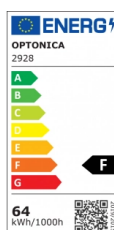

OPTONICA

LED Plafonnier Corps Blanc - Carré

Puissance

- 64W

Couleur de lumière

Lumière chaude

Stamps

Technical Specification

Reference catalogue	2928
Brand	Optonica
Product Code	PD64-A2
Power	64W
Energy Consumption	64 kWh/1000h
Input voltage	AC: 175-260V
Flux	4800 lm
FLUX per watt	75lm/W
IP	20
Dimmable	No
Correlated Color Temperature	3000K
Light Color	Lumière chaude
Wattage Equivalent	270W
EAN Code	3800156629288
Energy Efficiency Label	F
Beam angle	120°

Power Factor	0.9
On/Off Cycles	25 000x
Instant On	0.1s
Material	Plastic
Operating Frequency	50-60 Hz
Temperature	-20°C / +40°C
Ra ≥	80
Life span	25 000 Hours
Color Code	830
Body Color	White
LED Type	5630 SMD
Lumen maintenance at end of service life	70%
Size of product	600x600 mm
Size of package	650x60x650 mm
Size of Box	660x380x665 mm
Items per pack	1
Items per box	6
Gross weight	3,512 kg