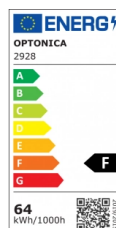

OPTONICA

LED Plafonnier Corps Blanc - Carré

Puissance

- 64W

Couleur de lumière

Lumière chaude

Stamps

Technical Specification

Reference catalogue	2928
Brand	Optonica
Product Code	PD64-A2
Power	64W
Energy Consumption	64 kWh/1000h
Input voltage	AC: 175-260V
Flux	4800 lm
FLUX per watt	75lm/W
IP	20
Dimmable	No
Correlated Color Temperature	3000K
Light Color	Lumière chaude
Wattage Equivalent	270W
EAN Code	3800156629288
Energy Efficiency Label	F
Beam angle	120°

Power Factor	0.9
On/Off Cycles	25 000x
Instant On	0.1s
Material	Plastic
Operating Frequency	50-60 Hz
Temperature	-20°C / +40°C
Ra ≥	80
Life span	25 000 Hours
Color Code	830
Body Color	White
LED Type	5630 SMD
Lumen maintenance at end of service life	70%
Size of product	600x600 mm
Size of package	650x60x650 mm
Size of Box	660x380x665 mm
Items per pack	1
Items per box	6
Gross weight	3,512 kg