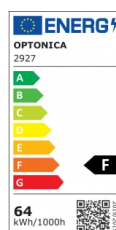

OPTONICA

LED Plafonnier Corps Blanc - Carré

Puissance

- 64W

Couleur de lumière

Lumière neutre

Stamps