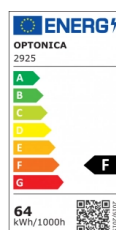

OPTONICA

LED Plafonnier Corps Noir - Carré

Puissance

- 64W

Couleur de lumière

Lumière neutre

Stamps

Technical Specification

Reference catalogue	2925
Brand	Optonica
Product Code	PD64-A2
Power	64W
Energy Consumption	64 kWh/1000h
Input voltage	AC: 175-260V
Flux	4800 lm
FLUX per watt	75lm/W
IP	20
Dimmable	No
Correlated Color Temperature	4500K
Light Color	Lumière neutre
Wattage Equivalent	270W
EAN Code	3800156629257
Energy Efficiency Label	F
Beam angle	120°

Power Factor	0.9
On/Off Cycles	25 000x
Instant On	0.1s
Operating Frequency	50-60 Hz
Temperature	-20°C / +40°C
Ra ≥	80
Life span	25 000 Hours
Color Code	845
Body Color	Black
LED Type	5630 SMD
Lumen maintenance at end of service life	70%
Size of product	600x600 mm
Size of package	650x60x650 mm
Size of Box	660x380x665 mm
Items per pack	1
Items per box	6
Material	PC
Gross weight	3,512 kg