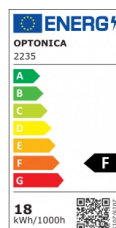

OPTONICA

Panneau rond à surface LED

Puissance

- 18W

Couleur de lumière

Lumière blanche

Stamps

Technical Specification

Reference catalogue	2235
Brand	Optonica
Product Code	DL18-A1
Power	18W
Energy Consumption	18 kWh/1000h
Input voltage	AC180-265V
Flux	1440lm
FLUX per watt	80lm/W
IP	20
Dimmable	No
Correlated Color Temperature	6000K
Light Color	Lumière blanche
Wattage Equivalent	145W
EAN Code	3800156622357
Energy Efficiency Label	F
Beam angle	120°

Power Factor	0.5
Power LED	18W
On/Off Cycles	25 000x
Instant On	0.2s
Material	Aluminium
Operating Frequency	50-60 Hz
Temperature	-20°C / +40°C
Ra ≥	80
Life span	25 000 Hours
Color Code	860
Lumen maintenance at end of service life	70%
Size of product	220x31 mm
Size of package	230x225x41 mm
Size of Box	470x470x240 mm
Items per pack	1
Items per box	20
Gross weight	0,420 kg
Net weight	0,348 kg