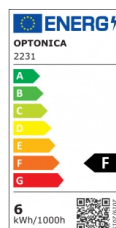

OPTONICA

Panneau rond à surface LED

Puissance

- 6W

Couleur de lumière

Lumière blanche

Stamps

Technical Specification

Reference catalogue	2231
Brand	Optonica
Product Code	DL6-A1
Power	6W
Energy Consumption	6 kWh/1000h
Input voltage	AC180-260V
Flux	480 lm
FLUX per watt	80lm/W
IP	20
Dimmable	No
Correlated Color Temperature	6000K
Light Color	Lumière blanche
Wattage Equivalent	48W
EAN Code	3800156622319
Energy Efficiency Label	F
Beam angle	120°

Power Factor	0.5
Power LED	6W
On/Off Cycles	25 000x
Instant On	0.2s
Material	Aluminium
Operating Frequency	50-60 Hz
Temperature	-20°C / +40°C
Ra ≥	80
Life span	25 000 Hours
Color Code	860
Lumen maintenance at end of service life	70%
Size of product	Φ120x31 mm
Size of package	130x125x41 mm
Size of Box	420x270x285 mm
Items per pack	1
Items per box	40
Gross weight	0,270 kg
Net weight	0,247 kg