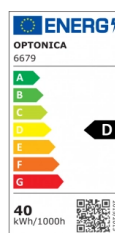

OPTONICA

Montage de réglette LED IP20

Puissance

- 40W

Couleur de lumière

Lumière chaude

Stamps

Technical Specification

Reference catalogue	6679
Brand	Optonica

Product Code	OT40-A4
Power	40W
Energy Consumption	40 kWh/1000h
Input voltage	AC220-240V
Flux	5360 lm
FLUX per watt	134 lm/W
IP	20
Dimmable	No
Correlated Color Temperature	3000K
Light Color	Lumière chaude
EAN Code	3800156666795
Energy Efficiency Label	D
Beam angle	120°
Power Factor	0.5
On/Off Cycles	25 000x
Instant On	100% - 0.1s
Material	ALU+PC
Operating Frequency	50-60 Hz

Temperature	-20°C / +40°C
Ra ≥	80
Life span	25 000 Hours
Color Code	830
Lumen maintenance at end of service life	70%
Size of product	1200x70x20 mm
Size of package	1225x75x28 mm
Items per pack	1
Items per box	40
Gross weight	0,332 kg
Net weight	0,265 kg
Warranty	2 Years