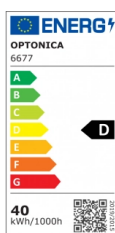

OPTONICA

Montage de réglette LED IP20

Puissance

- 40W

Couleur de lumière

Lumière blanche

Stamps

Technical Specification

Reference catalogue	6677
Brand	Optonica

Product Code	OT40-A4
Power	40W
Energy Consumption	40 kWh/1000h
Input voltage	AC220-240V
Flux	5360 lm
FLUX per watt	134 lm/W
IP	20
Dimmable	No
Correlated Color Temperature	6000K
Light Color	Lumière blanche
EAN Code	3800156666771
Energy Efficiency Label	D
Beam angle	120°
Power Factor	0.5
On/Off Cycles	25 000x
Instant On	100% - 0.1s
Material	ALU+PC
Operating Frequency	50-60 Hz

Temperature	-20°C / +40°C
Ra ≥	80
Life span	25 000 Hours
Color Code	860
Lumen maintenance at end of service life	70%
Size of product	1200x70x20 mm
Size of package	1225x75x28 mm
Items per pack	1
Items per box	40
Gross weight	0,332 kg
Net weight	0,265 kg
Warranty	2 Years