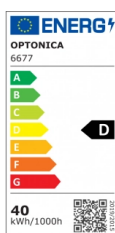

OPTONICA

Montage de réglette LED IP20

Puissance

- 40W

Couleur de lumière

Lumière blanche

Stamps

Technical Specification

| | |
|----------------------------|----------|
| Reference catalogue | 6677 |
| Brand | Optonica |

| | |
|-------------------------------------|-----------------|
| Product Code | OT40-A4 |
| Power | 40W |
| Energy Consumption | 40 kWh/1000h |
| Input voltage | AC220-240V |
| Flux | 5360 lm |
| FLUX per watt | 134 lm/W |
| IP | 20 |
| Dimmable | No |
| Correlated Color Temperature | 6000K |
| Light Color | Lumière blanche |
| EAN Code | 3800156666771 |
| Energy Efficiency Label | D |
| Beam angle | 120° |
| Power Factor | 0.5 |
| On/Off Cycles | 25 000x |
| Instant On | 100% - 0.1s |
| Material | ALU+PC |
| Operating Frequency | 50-60 Hz |

| | |
|---|---------------|
| Temperature | -20°C / +40°C |
| Ra ≥ | 80 |
| Life span | 25 000 Hours |
| Color Code | 860 |
| Lumen maintenance at end of service life | 70% |
| Size of product | 1200x70x20 mm |
| Size of package | 1225x75x28 mm |
| Items per pack | 1 |
| Items per box | 40 |
| Gross weight | 0,332 kg |
| Net weight | 0,265 kg |
| Warranty | 2 Years |