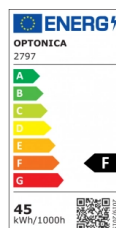

OPTONICA

Panneau LED 62x62 CRI 95+ 6PCS/BOÎTE

Puissance

- 45W

Couleur de lumière

Lumière blanche

Stamps

Technical Specification

Reference catalogue	2797
Brand	Optonica
Product Code	DL45-A4
Power	45W
Energy Consumption	45 kWh/1000h
Input voltage	AC175-265V
Flux	3600 lm
FLUX per watt	80 lm/W
IP	20
Dimmable	No
Correlated Color Temperature	6000K
Light Color	Lumière blanche
Wattage Equivalent	240W
EAN Code	3800156627970
Energy Efficiency Label	F
Beam angle	120°

On/Off Cycles	25 000x
Instant On	0.1s
Material	PC+Glass
Operating Frequency	50-60 Hz
Temperature	-20°C / +40°C
Ra ≥	95
Life span	25 000 Hours
Color Code	960
Body Color	White
Lumen maintenance at end of service life	70%
Size of product	615x615x9 mm
Items per pack	6
Gross weight	2,150 kg
Net weight	2,130 kg
Warranty	2 Years