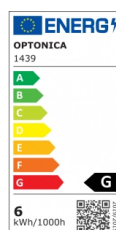

OPTONICA

Ampoule LED R50 E14

Puissance

- 6W

Couleur de lumière

Lumière neutre

Stamps

Technical Specification

Reference catalogue	1439
Brand	Optonica
Product Code	SP6-A8
Socket	E14
Power	6W
Energy Consumption	6 kWh/1000h
Input voltage	AC175-265V
Flux	490 lm
FLUX per watt	82lm/W
IP	20
Dimmable	No
Correlated Color Temperature	4500K
Light Color	Lumière neutre
Wattage Equivalent	48W
EAN Code	3800156614390
Energy Efficiency Label	G

Beam angle	180°
Power Factor	0.5
Power LED	6W
On/Off Cycles	25 000x
Instant On	0.2s
Material	ALU+PC
Operating Frequency	50-60 Hz
Temperature	-20°C / +40°C
Ra ≥	80
Life span	25 000 Hours
Color Code	845
Lumen maintenance at end of service life	70%
Size of product	50x85 mm
Size of package	90x50x50 mm
Size of Box	525x275x195 mm
Items per pack	1
Items per box	100
Candela	72 cd