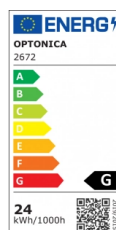

OPTONICA

LED Panel Frameless Redondo

Potencia **Color de luz**

- 24W

Luz blanca

Stamps

Especificación técnica

Número de catálogo	2672
Brand	Optonica
Product Code	DL24-B2
Power	24W
Energy Consumption	24 kWh/1000h
Input voltage	AC85-265V
Flux	2010 Lm
FLUX per watt	84lm/W
IP	54
Dimmable	No
Correlated Color Temperature	6000K
Light Color	Luz blanca
Wattage Equivalent	134W
EAN Code	3800156626720
Energy Efficiency Label	G
Beam angle	180°

Hole Size	φ155 mm
On/Off Cycles	25 000x
Instant On	0.1s
Operating Frequency	50-60 Hz
Temperature	-20°C / +40°C
Ra ≥	80
Life span	25 000 Hours
Color Code	860
Body Color	White
Lumen maintenance at end of service life	70%
Size of product	Φ170x27 mm
Size of package	180x35x215 mm
Size of Box	540x195x445 mm
Items per pack	1
Items per box	30
Material	Plastic+ALU
Gross weight	0,340 kg
Net weight	0,285 kg