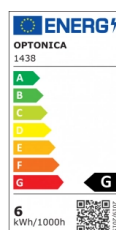

OPTONICA

Ampoule LED R50 E14

Puissance

- 6W

Couleur de lumière

Lumière blanche

Stamps

Technical Specification

Reference catalogue	1438
Brand	Optonica
Product Code	SP6-A8
Socket	E14
Power	6W
Energy Consumption	6 kWh/1000h
Input voltage	AC175-265V
Flux	450 lm
FLUX per watt	75lm/W
IP	20
Dimmable	No
Correlated Color Temperature	6000K
Light Color	Lumière blanche
Wattage Equivalent	48W
EAN Code	3800156614383
Energy Efficiency Label	G

Beam angle	180°
Power Factor	0.5
Power LED	6W
On/Off Cycles	25 000x
Instant On	0.2s
Material	ALU+PC
Operating Frequency	50-60 Hz
Temperature	-20°C / +40°C
Ra ≥	80
Life span	25 000 Hours
Color Code	860
Lumen maintenance at end of service life	70%
Size of product	50x85 mm
Size of package	90x50x50 mm
Size of Box	525x275x195 mm
Items per pack	1
Items per box	100
Candela	72 cd