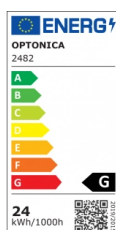

OPTONICA

Mini Panneau LED Rond Édition Maison

Puissance

- 24W

Couleur de lumière

Lumière blanche

Stamps

Technical Specification

Reference catalogue	2482
Brand	Optonica
Product Code	DL24-B1
Power	24W
Energy Consumption	24 kWh/1000h
Input voltage	AC185-260V
Flux	1700 lm
FLUX per watt	70lm/W
IP	20
Dimmable	No
Correlated Color Temperature	6000K
Light Color	Lumière blanche
EAN Code	3800156624825
Energy Efficiency Label	G
Beam angle	120°
On/Off Cycles	25 000x

Instant On	0.1s
Material	Aluminium
Operating Frequency	50-60 Hz
Temperature	-20°C / +40°C
Ra ≥	80
Life span	25 000 Hours
Color Code	860
Body Color	White
Lumen maintenance at end of service life	70%
Size of product	Φ297x15 mm
Size of package	305x30x340 mm
Size of Box	320x315x355 mm
Items per pack	1
Items per box	10
Color Of The Shell	White
Gross weight	0,475 kg
Net weight	0,365 kg
Warranty	2 Years