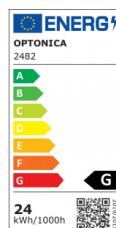

OPTONICA

Mini Panneau LED Rond Édition Maison

Puissance

- 24W

Couleur de lumière

Lumière blanche

Stamps