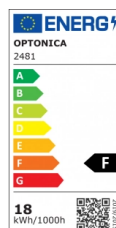

OPTONICA

Mini Panneau LED Rond Édition Maison

Puissance

- 18W

Couleur de lumière

Lumière chaude

Stamps

Technical Specification

Reference catalogue	2481
Brand	Optonica
Product Code	DL18-B1
Power	18W
Energy Consumption	18 kWh/1000h
Input voltage	AC185-260V
Flux	1350 lm
FLUX per watt	75lm/W
IP	20
Dimmable	No
Correlated Color Temperature	2800K
Light Color	Lumière chaude
EAN Code	3800156624818
Energy Efficiency Label	F
Beam angle	120°
On/Off Cycles	25 000x

Instant On	0.1s
Material	Aluminium
Operating Frequency	50-60 Hz
Temperature	-20°C / +40°C
Ra ≥	80
Life span	25 000 Hours
Color Code	826
Body Color	White
Lumen maintenance at end of service life	70%
Size of product	Φ221x14 mm
Size of package	230x30x275 mm
Size of Box	470x320x290 mm
Items per pack	1
Items per box	20
Color Of The Shell	White
Gross weight	0,293 kg
Net weight	0,221 kg
Warranty	2 Years